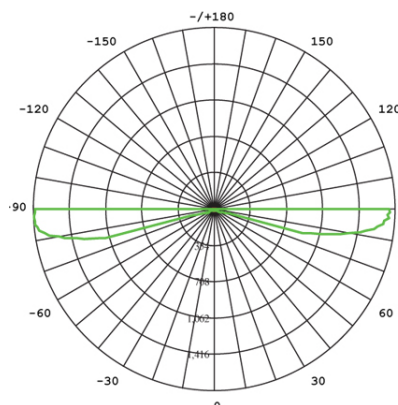

| Height | Eavg, Emax | Angle: 10 deg | Diameter |
|--------|-------------------|---------------|----------|
| 1m | 1212.08/1766.82Lx | | 17.5cm |
| 2m | 303.02/441.70Lx | | 34.9cm |
| 3m | 134.68/196.31Lx | | 52.4cm |
| 4m | 75.76/110.43Lx | | 69.8cm |
| 5m | 48.48/70.67Lx | | 87.3cm |