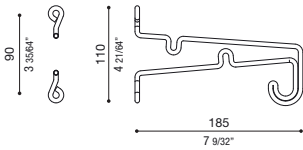

A parete - Acciaio INOX.

Bracket Miss 3 - Miss 6
For wall - stainless steel.

Bras Miss 3 - Miss 6
Au mur - Acier INOX.