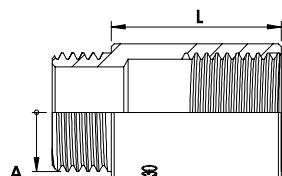

ART. 70

Prolunga in ottone giallo.
Yellow brass extension.

- R E -

Codice - Code	cm x Ø A	L mm	Conf. - Pack		€ Cad. - € each
1187117	1x3/8"	10,0	10	500	0,65
1187127	2x3/8"	20,0	10	300	1,04
1187137	3x3/8"	30,0	10	200	1,35
1187147	4x3/8"	40,0	10	150	1,66
1187157	5x3/8"	50,0	10	150	1,96
1187118	1x1/2"	10,0	10	450	0,86
1187121	1,5x1/2"	15,0	10	350	1,20
1187128	2x1/2"	20,0	10	280	1,30
1187132	2,5x1/2"	25,0	10	200	1,60
1187138	3x1/2"	30,0	10	200	1,70
1187148	4x1/2"	40,0	10	150	2,26
1187158	5x1/2"	50,0	10	150	2,82
1187168	6x1/2"	60,0	10	100	3,30
1187119	1x3/4"	10,0	10	350	1,25
1187122	1,5x3/4"	15,0	10	270	1,50
1187129	2x3/4"	20,0	10	200	1,85
1187139	3x3/4"	30,0	10	150	2,60
1187149	4x3/4"	40,0	10	100	3,45
1187159	5x3/4"	50,0	10	100	4,16
1187110	1x1"	10,0	10	160	1,70
1187123	1,5x1"	15,0	10	150	2,32
1187130	2x1"	20,0	10	100	2,90
1187140	3x1"	30,0	10	90	3,86

ART. 72

Prolunga in ottone giallo pesante.
Heavy yellow brass extension.

- R E -

Codice - Code	cm x Ø A	L mm	Conf. - Pack		€ Cad. - € each
1187200	1x1/2"	10,0	10	450	1,10
1187201	1,5x1/2"	15,0	10	350	1,50
1187202	2x1/2"	20,0	10	250	1,80
1187203	3x1/2"	30,0	10	200	2,62
1187204	4x1/2"	40,0	10	150	3,30
1187205	5x1/2"	50,0	10	150	4,10
1187206	6x1/2"	60,0	10	100	4,85
1187220	1x3/4"	10,0	10	350	1,52
1187221	1,5x3/4"	15,0	10	270	1,88
1187222	2x3/4"	20,0	10	200	2,26
1187223	3x3/4"	30,0	10	150	3,15
1187224	4x3/4"	40,0	10	100	4,00
1187225	5x3/4"	50,0	10	100	4,95
1187230	1x1"	10,0	10	100	2,26
1187231	1,5x1"	15,0	10	150	2,85
1187232	2x1"	20,0	10	100	3,58
1187233	3x1"	30,0	10	100	5,05

ART. 76

Prolunga ridotta F/M.
FM yellow brass reduced extension.

- R E -

Codice - Code	Ø	Altezza mm	Conf. - Pack		€ Cad. - € each
0168307	1/2"x3/8"	23,8	10	500	1,28
0168308	3/4"x1/2"	24,0	10	320	1,74
0168310	1"x1/2"	28,4	10	150	2,75
0168309	1"x3/4"	28,0	10	150	2,40