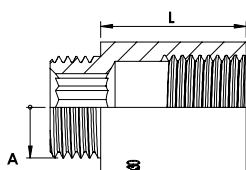

ART. 70

Prolunga in ottone giallo.
Yellow brass extension.

- R E -

Codice - Code	cm x Ø A	L mm	Conf. - Pack		€ Cad. - € each
1187117	1x3/8"	10,0	10	500	0,65
1187127	2x3/8"	20,0	10	300	1,04
1187137	3x3/8"	30,0	10	200	1,35
1187147	4x3/8"	40,0	10	150	1,66
1187157	5x3/8"	50,0	10	150	1,96
1187118	1x1/2"	10,0	10	450	0,86
1187121	1,5x1/2"	15,0	10	350	1,20
1187128	2x1/2"	20,0	10	280	1,30
1187132	2,5x1/2"	25,0	10	200	1,60
1187138	3x1/2"	30,0	10	200	1,70
1187148	4x1/2"	40,0	10	150	2,26
1187158	5x1/2"	50,0	10	150	2,82
1187168	6x1/2"	60,0	10	100	3,30
1187119	1x3/4"	10,0	10	350	1,25
1187122	1,5x3/4"	15,0	10	270	1,50
1187129	2x3/4"	20,0	10	200	1,85
1187139	3x3/4"	30,0	10	150	2,60
1187149	4x3/4"	40,0	10	100	3,45
1187159	5x3/4"	50,0	10	100	4,16
1187110	1x1"	10,0	10	160	1,70
1187123	1,5x1"	15,0	10	150	2,32
1187130	2x1"	20,0	10	100	2,90
1187140	3x1"	30,0	10	90	3,86

ART. 72

Prolunga in ottone giallo pesante.
Heavy yellow brass extension.

- R E -

Codice - Code	cm x Ø A	L mm	Conf. - Pack		€ Cad. - € each
1187200	1x1/2"	10,0	10	450	1,10
1187201	1,5x1/2"	15,0	10	350	1,50
1187202	2x1/2"	20,0	10	250	1,80
1187203	3x1/2"	30,0	10	200	2,62
1187204	4x1/2"	40,0	10	150	3,30
1187205	5x1/2"	50,0	10	150	4,10
1187206	6x1/2"	60,0	10	100	4,85
1187220	1x3/4"	10,0	10	350	1,52
1187221	1,5x3/4"	15,0	10	270	1,88
1187222	2x3/4"	20,0	10	200	2,26
1187223	3x3/4"	30,0	10	150	3,15
1187224	4x3/4"	40,0	10	100	4,00
1187225	5x3/4"	50,0	10	100	4,95
1187230	1x1"	10,0	10	100	2,26
1187231	1,5x1"	15,0	10	150	2,85
1187232	2x1"	20,0	10	100	3,58
1187233	3x1"	30,0	10	100	5,05

ART. 76

Prolunga ridotta F/M.
FM yellow brass reduced extension.

- R E -

Codice - Code	Ø	Altezza mm	Conf. - Pack		€ Cad. - € each
0168307	1/2"x3/8"	23,8	10	500	1,28
0168308	3/4"x1/2"	24,0	10	320	1,74
0168310	1"x1/2"	28,4	10	150	2,75
0168309	1"x3/4"	28,0	10	150	2,40